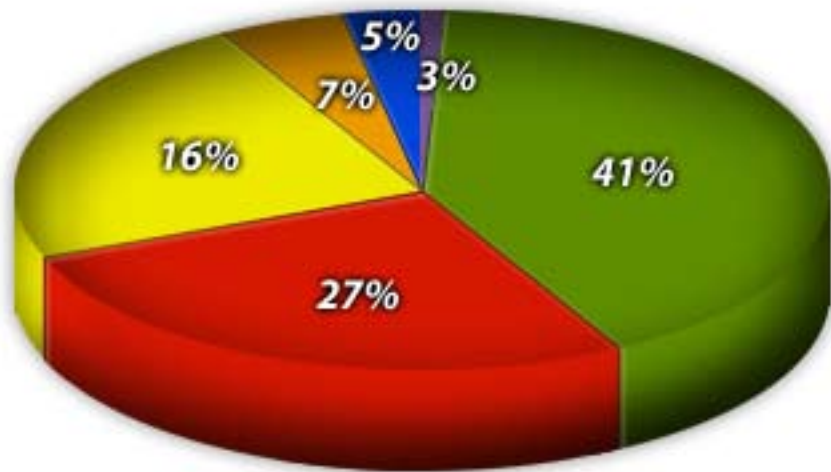

## LEBANON: SECTARIAN BREAKDOWN

*1986 estimate by the CIA. The last official census in Lebanon was taken in 1932.*